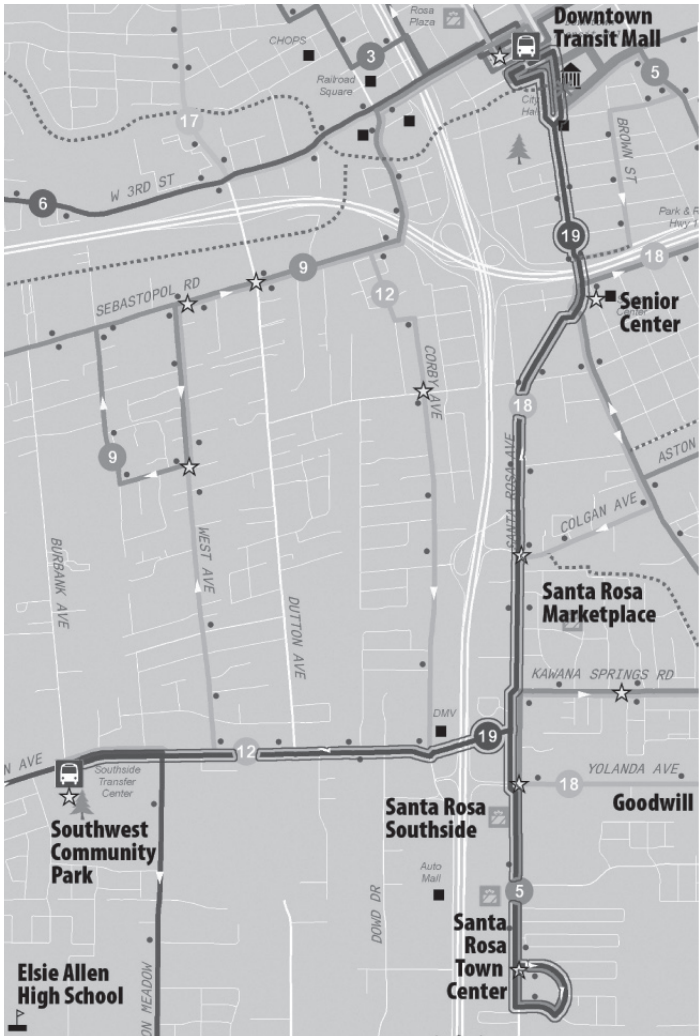

19 South City Connector

Depart Transit Mall	Santa Rosa Market Place	S.W. Community Park	Santa Rosa Court St.	Santa Rosa Market Place	Arrive Transit Mall	Goes on to Route
6:05	6:09	6:18	6:25	6:30	6:40	1
6:35	6:39	6:48	6:55	7:00	7:10	1
7:00	7:05	7:14	7:24	7:30	7:40	1
7:30	7:35	7:44	7:54	8:00	8:10	1
8:00	8:05	8:14	8:24	8:30	8:40	1
8:30	8:35	8:44	8:54	9:00	9:10	1
9:00	9:05	9:14	9:24	9:30	9:40	1
9:30	9:35	9:44	9:54	10:00	10:10	1
10:00	10:05	10:14	10:24	10:30	10:40	1
10:30	10:35	10:44	10:54	11:00	11:10	1
11:00	11:05	11:14	11:24	11:30	11:40	1
11:30	11:35	11:44	11:54	12:00	12:10	1
12:00	12:05	12:14	12:24	12:30	12:40	1
12:30	12:35	12:44	12:54	1:00	1:10	1
1:00	1:05	1:14	1:24	1:30	1:40	1
1:30	1:35	1:44	1:54	2:00	2:10	1
2:00	2:05	2:14	2:24	2:30	2:40	1
2:30	2:35	2:44	2:54	3:00	3:10	1
3:00	3:05	3:14	3:24	3:30	3:40	1
3:30	3:35	3:44	3:54	4:00	4:10	1
4:00	4:05	4:14	4:24	4:30	4:40	1
4:30	4:35	4:44	4:54	5:00	5:10	1
5:00	5:05	5:14	5:24	5:30	5:40	1
5:30	5:35	5:44	5:54	6:00	6:10	1
6:00	6:05	6:14	6:24	6:30	6:40	1
6:30	6:35	6:44	6:54	7:00	7:10	1
7:00	7:05	7:14	7:24	7:30	7:40	1
7:30	7:35	7:44	7:54	8:00	8:10	~
7:30	7:35	7:44	7:54	8:00	8:10	1
8:30	8:35	8:44	8:54	9:00	9:10	1
9:30	9:35	9:44	9:54	10:00	10:10	1
10:30	10:35	10:44	10:54	11:00	11:10	1
11:30	11:35	11:44	11:54	12:00	12:10	1
12:30	12:35	12:44	12:54	1:00	1:10	1
1:30	1:35	1:44	1:54	2:00	2:10	1
2:30	2:35	2:44	2:54	3:00	3:10	1
3:30	3:35	3:44	3:54	4:00	4:10	1
4:30	4:35	4:44	4:54	5:00	5:10	1
5:30	5:35	5:44	5:54	6:00	6:10	~
6:30	6:35	6:44	6:54	7:00	7:10	~
10:35	10:39	10:48	10:55	11:00	11:10	1
11:30	11:39	11:44	11:54	12:00	12:10	1
12:30	12:39	12:44	12:54	1:00	1:10	1
1:30	1:39	1:44	1:54	2:00	2:10	5
2:30	2:39	2:44	2:54	3:00	3:10	1
3:30	3:39	3:44	3:54	4:00	4:10	5
4:30	4:39	4:44	4:54	5:00	5:10	~

SATURDAY

SUNDAY

**Trip Planning Assistance:
Santa Rosa CityBus
Transit Operations
(707) 543-3925**