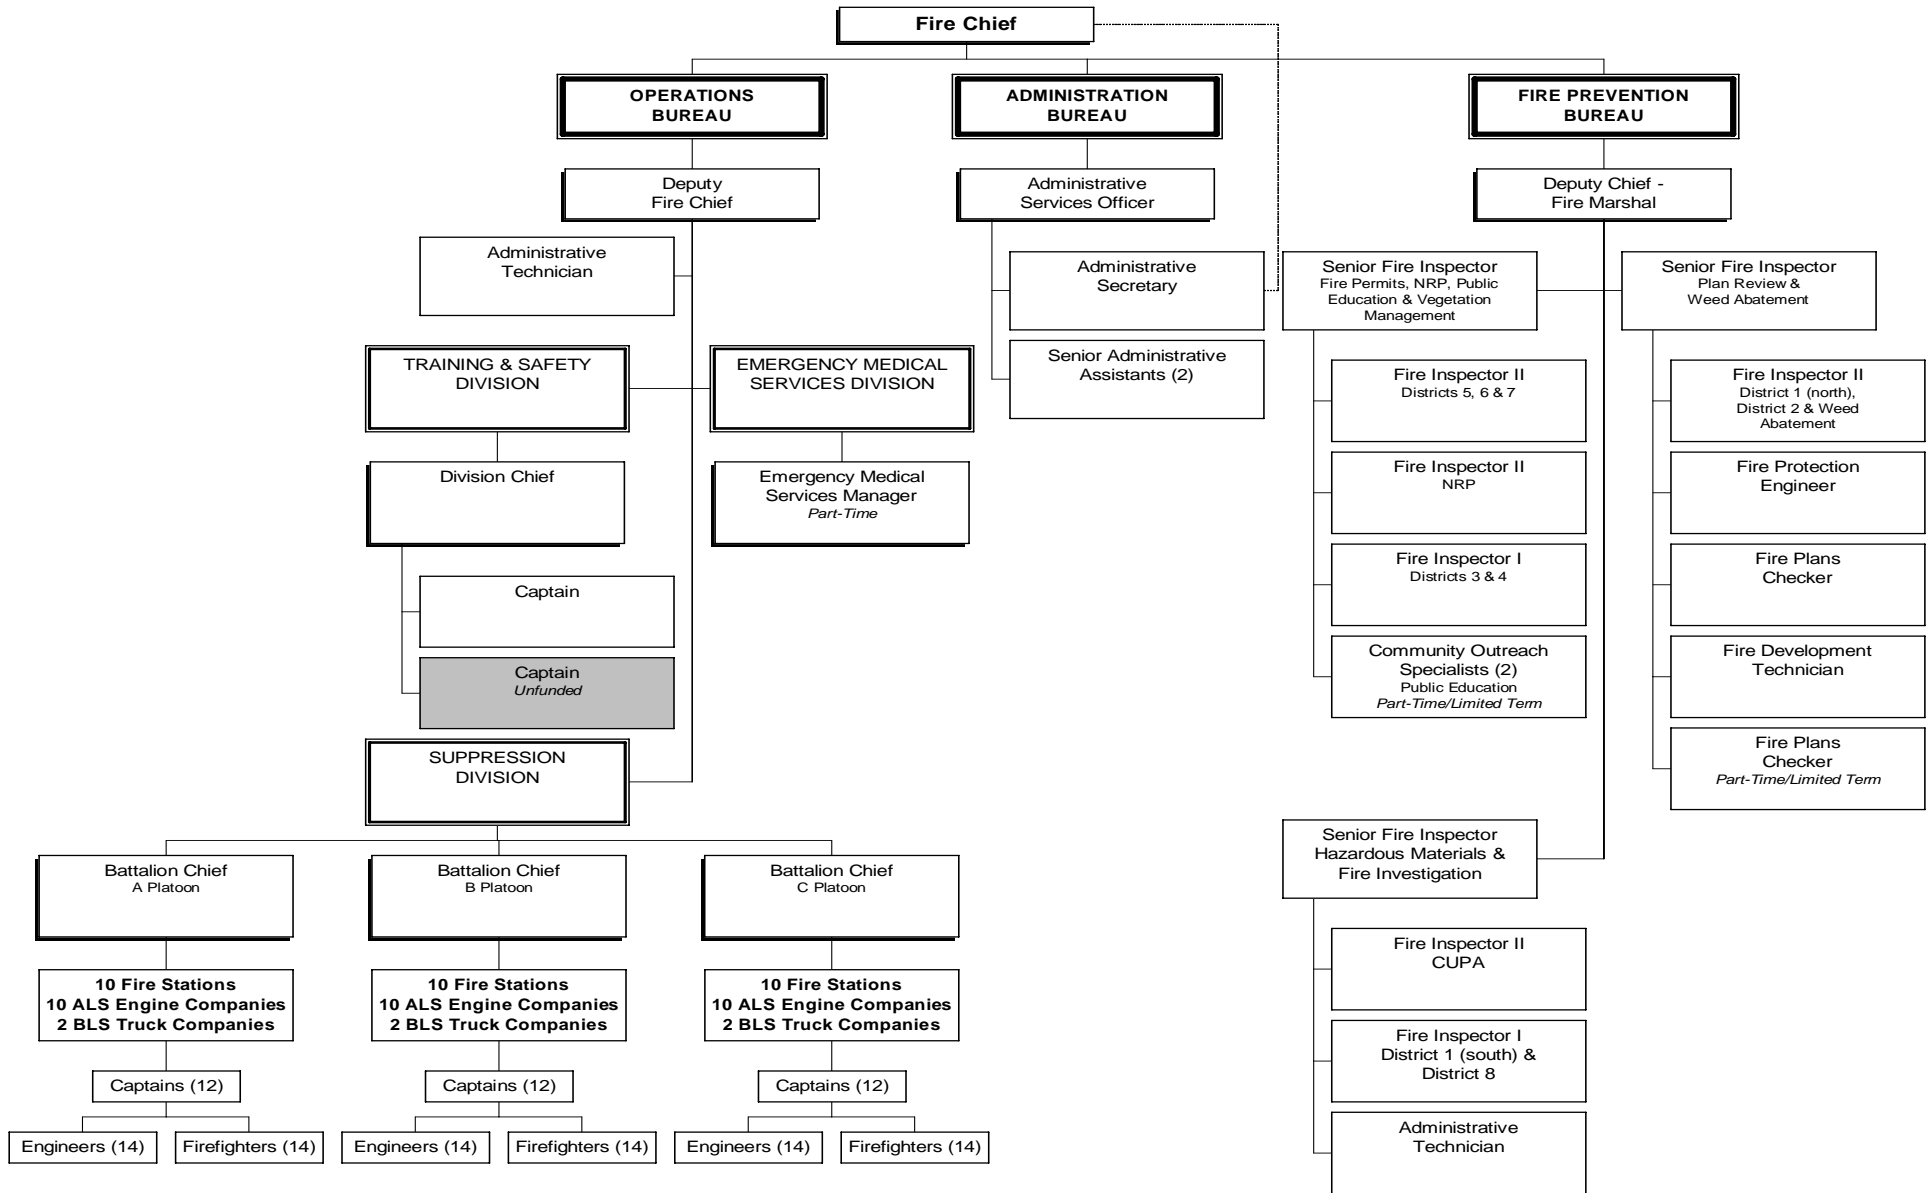

# Santa Rosa Fire Department

Management Positions are Shadowed

145 Funded FTE Positions

2 Part-Time Positions

3 Part-Time Limited Term Position