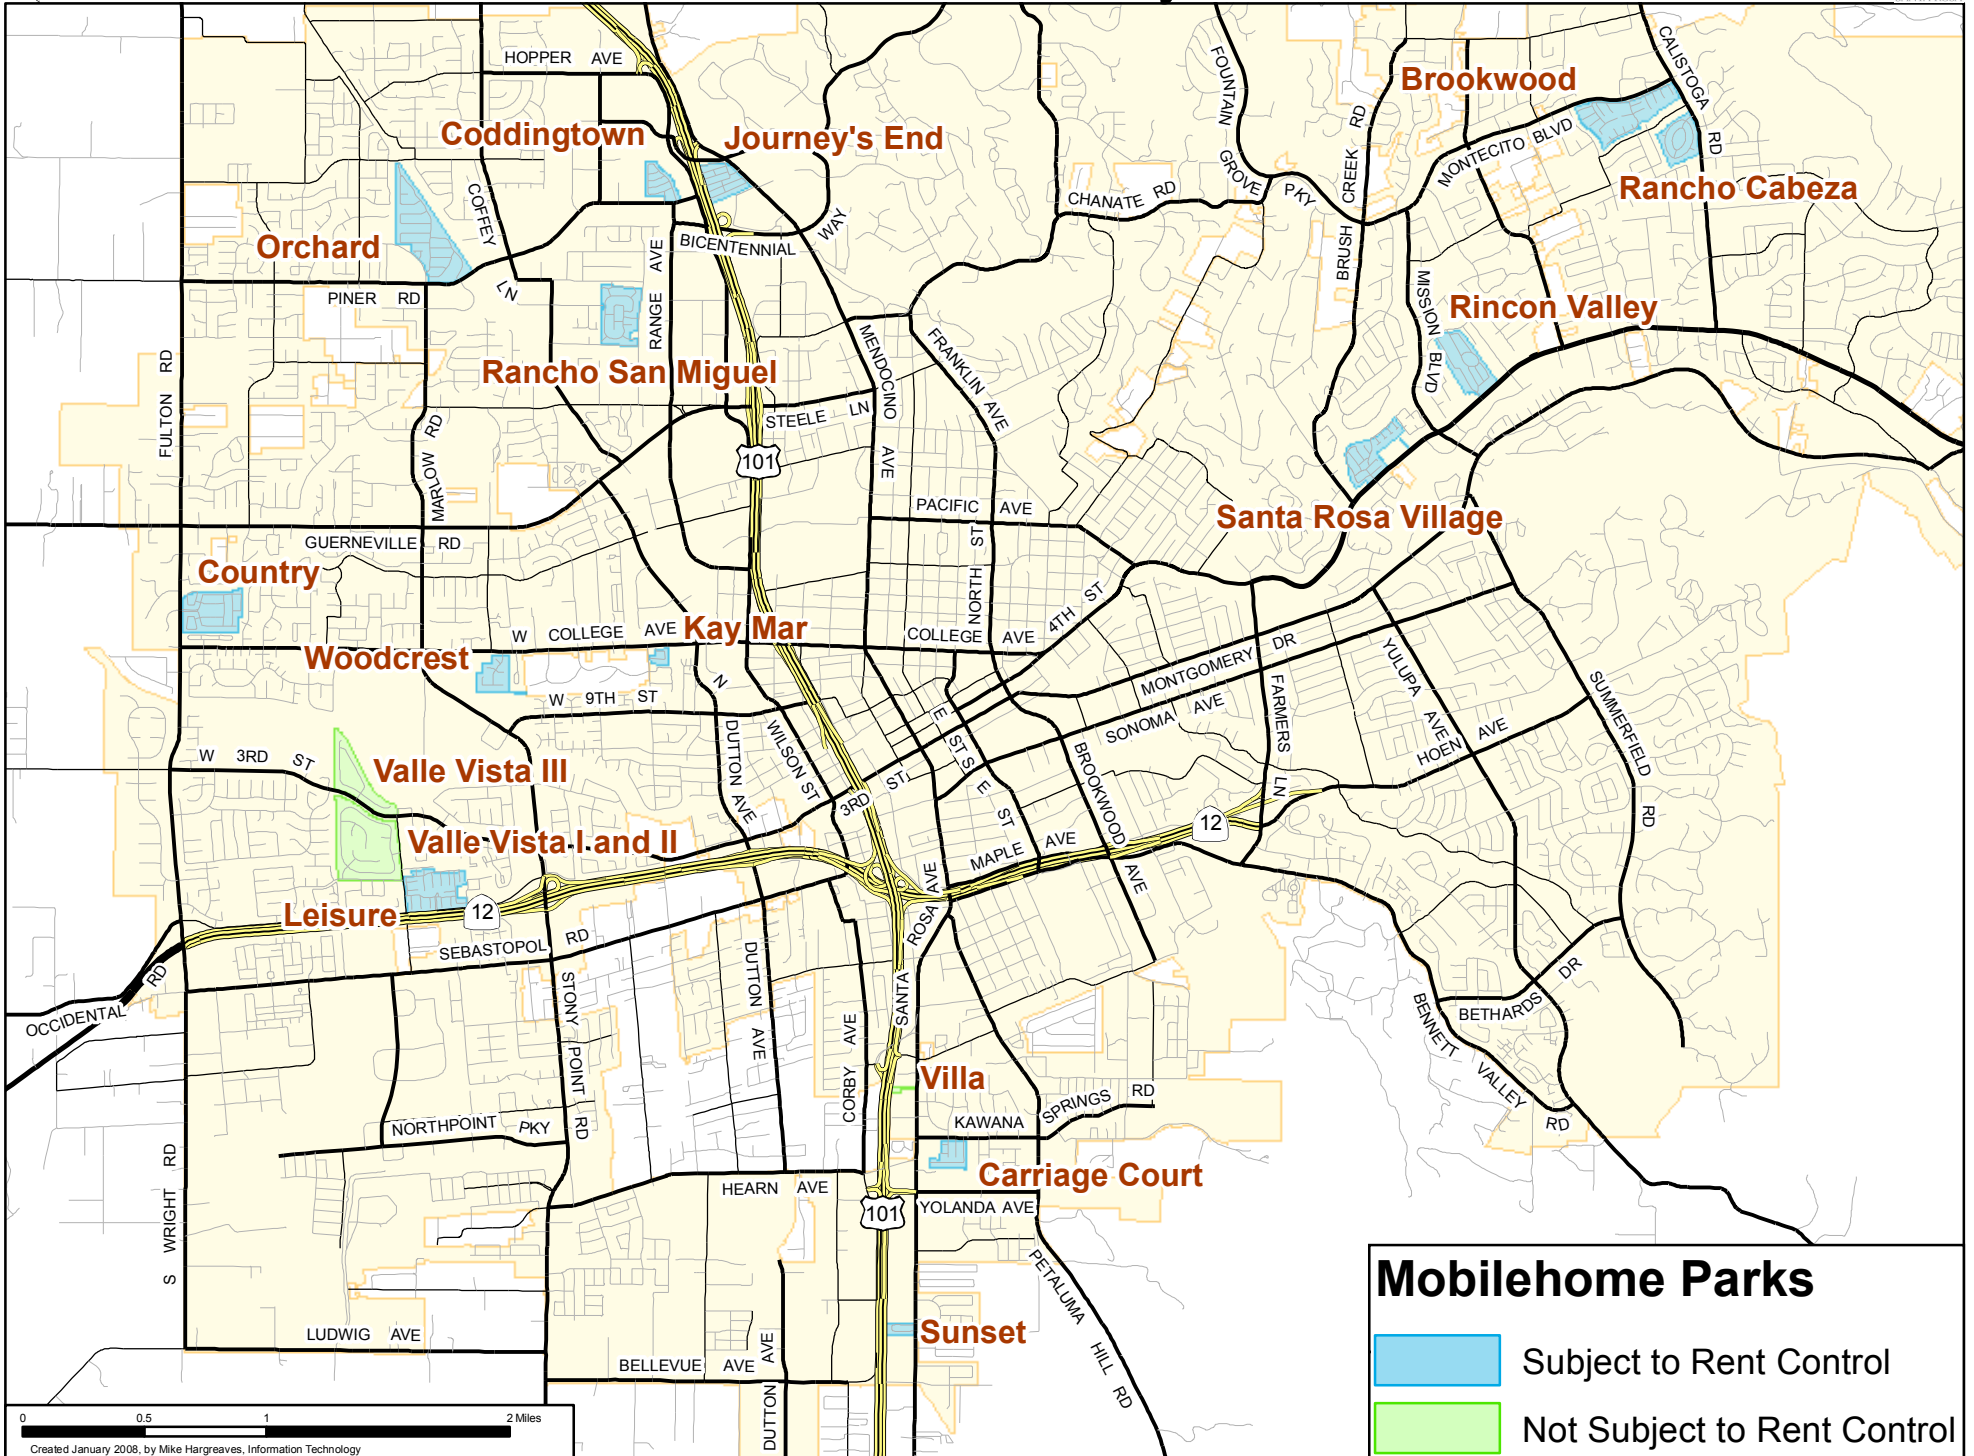

Mobilehome Parks in the City of Santa Rosa

0 0.5 1 2 Miles