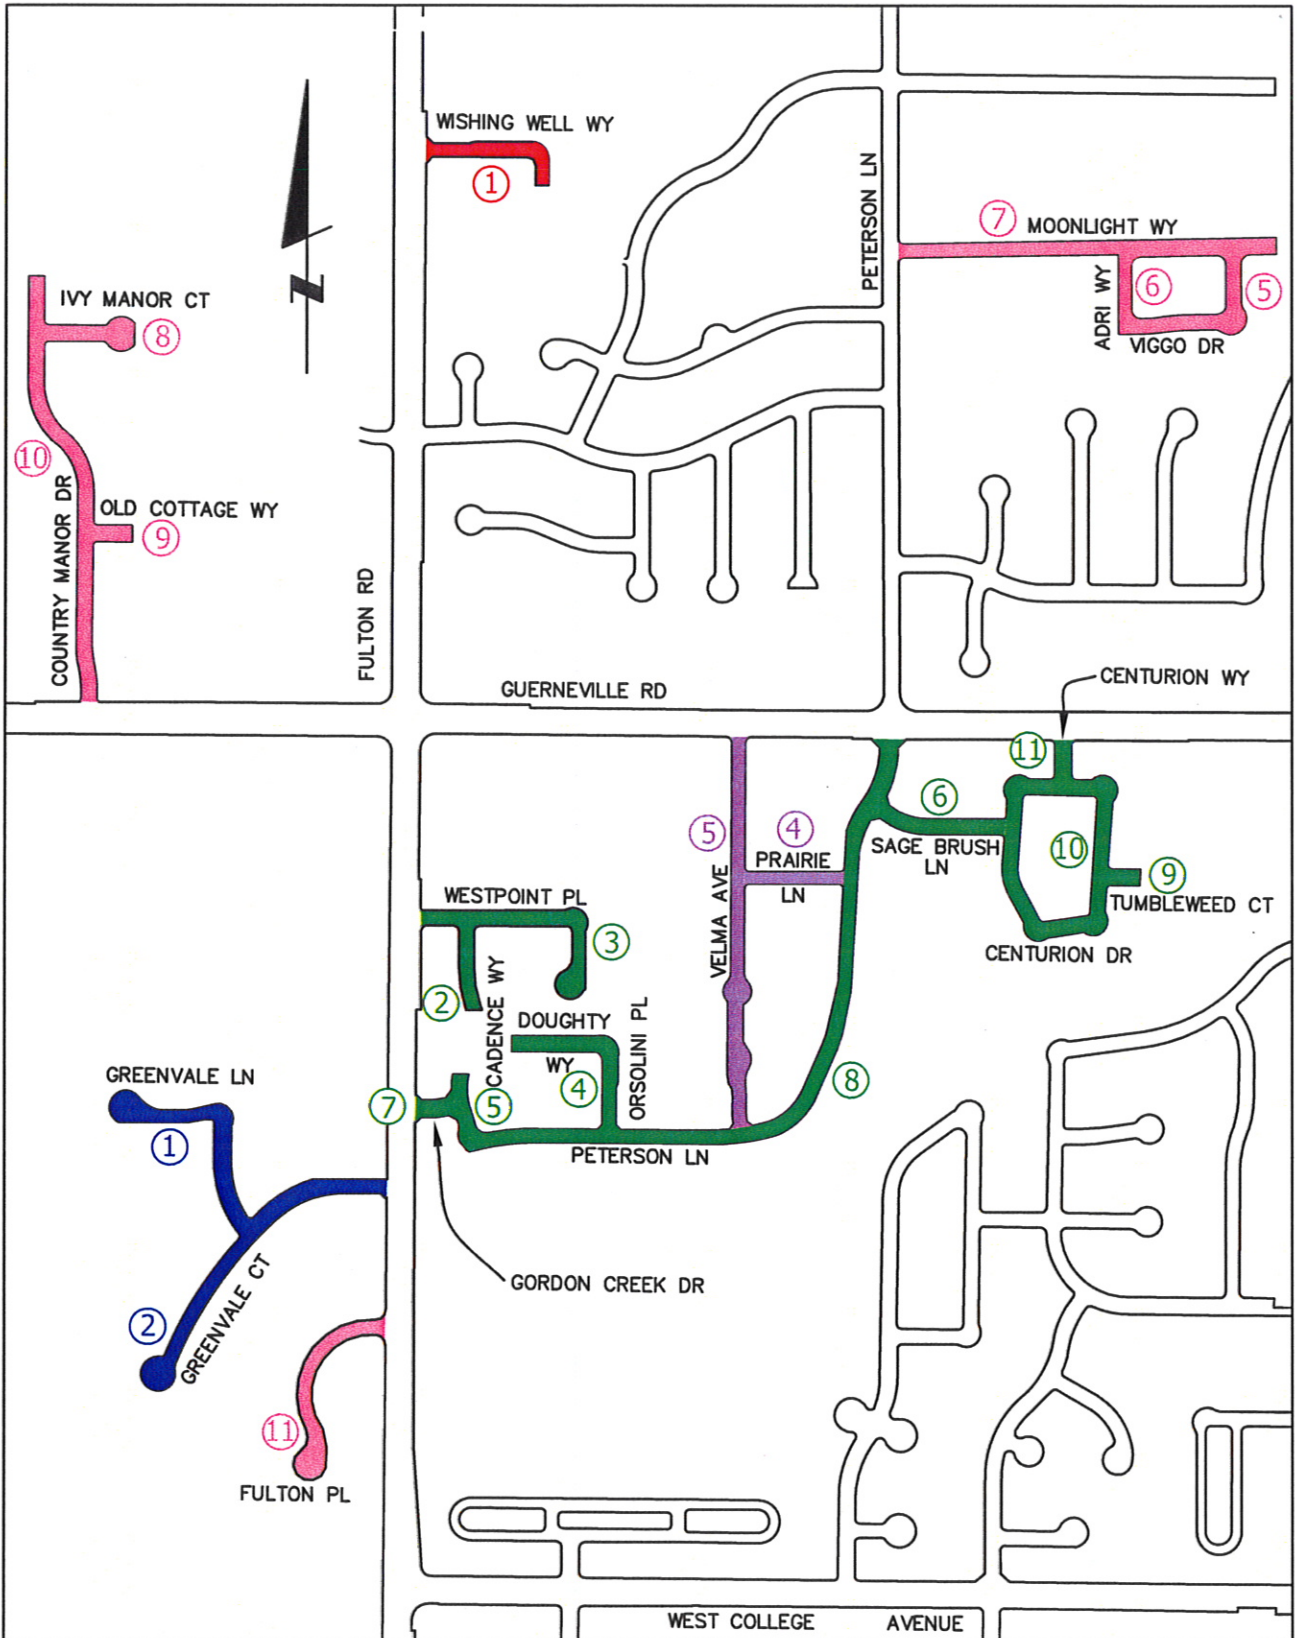

COLOR	DAY	DATE
	1	MONDAY 7-25-11
	2	TUESDAY 7-26-11
	3	WEDNESDAY 7-27-11
	4	THURSDAY 7-28-11

CITY OF SANTA ROSA 2011 SLURRY SEAL CONTRACT DAYS 1,2,3,4,5 & 6		
	5	FRIDAY 7-29-11
	6	MONDAY 8-1-11

COLOR	DAY	DATE
	1	MONDAY 7-25-11
	2	TUESDAY 7-26-11
	3	WEDNESDAY 7-27-11
	4	THURSDAY 7-28-11

CITY OF SANTA ROSA 2011 SLURRY SEAL CONTRACT DAYS 1,2,3,4,5 & 6		
	5	FRIDAY 7-29-11
	6	MONDAY 8-1-11

COLOR	DAY	DATE
	1	MONDAY 7-25-11
	3	WEDNESDAY 7-27-11
	4	THURSDAY 7-28-11
	5	FRIDAY 7-29-11

CITY OF SANTA ROSA
 2011 SLURRY SEAL CONTRACT
DAYS 1,3,4,5 & 6

6 MONDAY 8-1-11