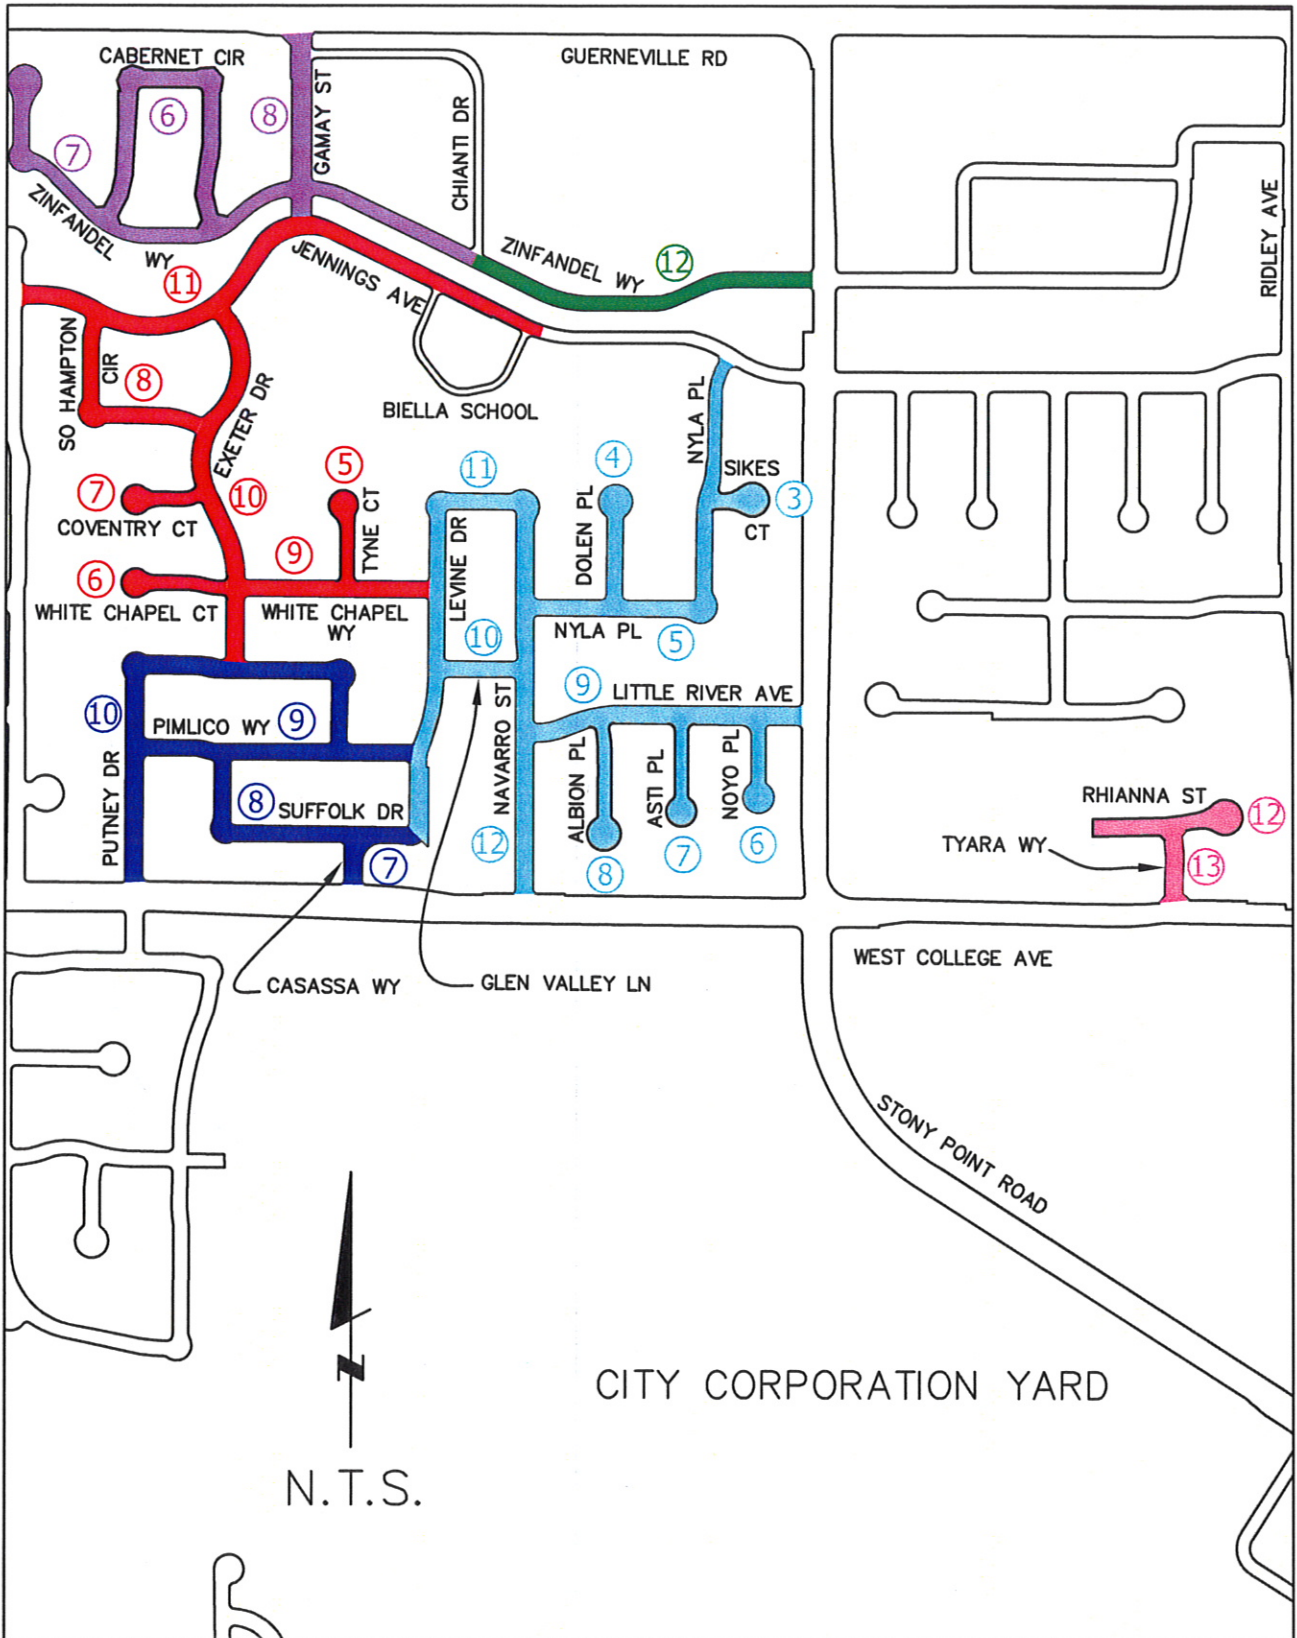

COLOR	DAY	DATE
	1	MONDAY 7-25-11
	2	TUESDAY 7-26-11
	3	WEDNESDAY 7-27-11
	4	THURSDAY 7-28-11

CITY OF SANTA ROSA 2011 SLURRY SEAL CONTRACT DAYS 1,2,3,4,5 & 6		
	5	FRIDAY 7-29-11
	6	MONDAY 8-1-11

COLOR	DAY	DATE
	1	MONDAY 7-25-11
	2	TUESDAY 7-26-11
	3	WEDNESDAY 7-27-11
	4	THURSDAY 7-28-11

CITY OF SANTA ROSA 2011 SLURRY SEAL CONTRACT DAYS 1,2,3,4,5 & 6		
	5	FRIDAY 7-29-11
	6	MONDAY 8-1-11

COLOR	DAY	DATE
	1	MONDAY 7-25-11
	3	WEDNESDAY 7-27-11
	4	THURSDAY 7-28-11
	5	FRIDAY 7-29-11

CITY OF SANTA ROSA
 2011 SLURRY SEAL CONTRACT
DAYS 1,3,4,5 & 6

6 MONDAY 8-1-11