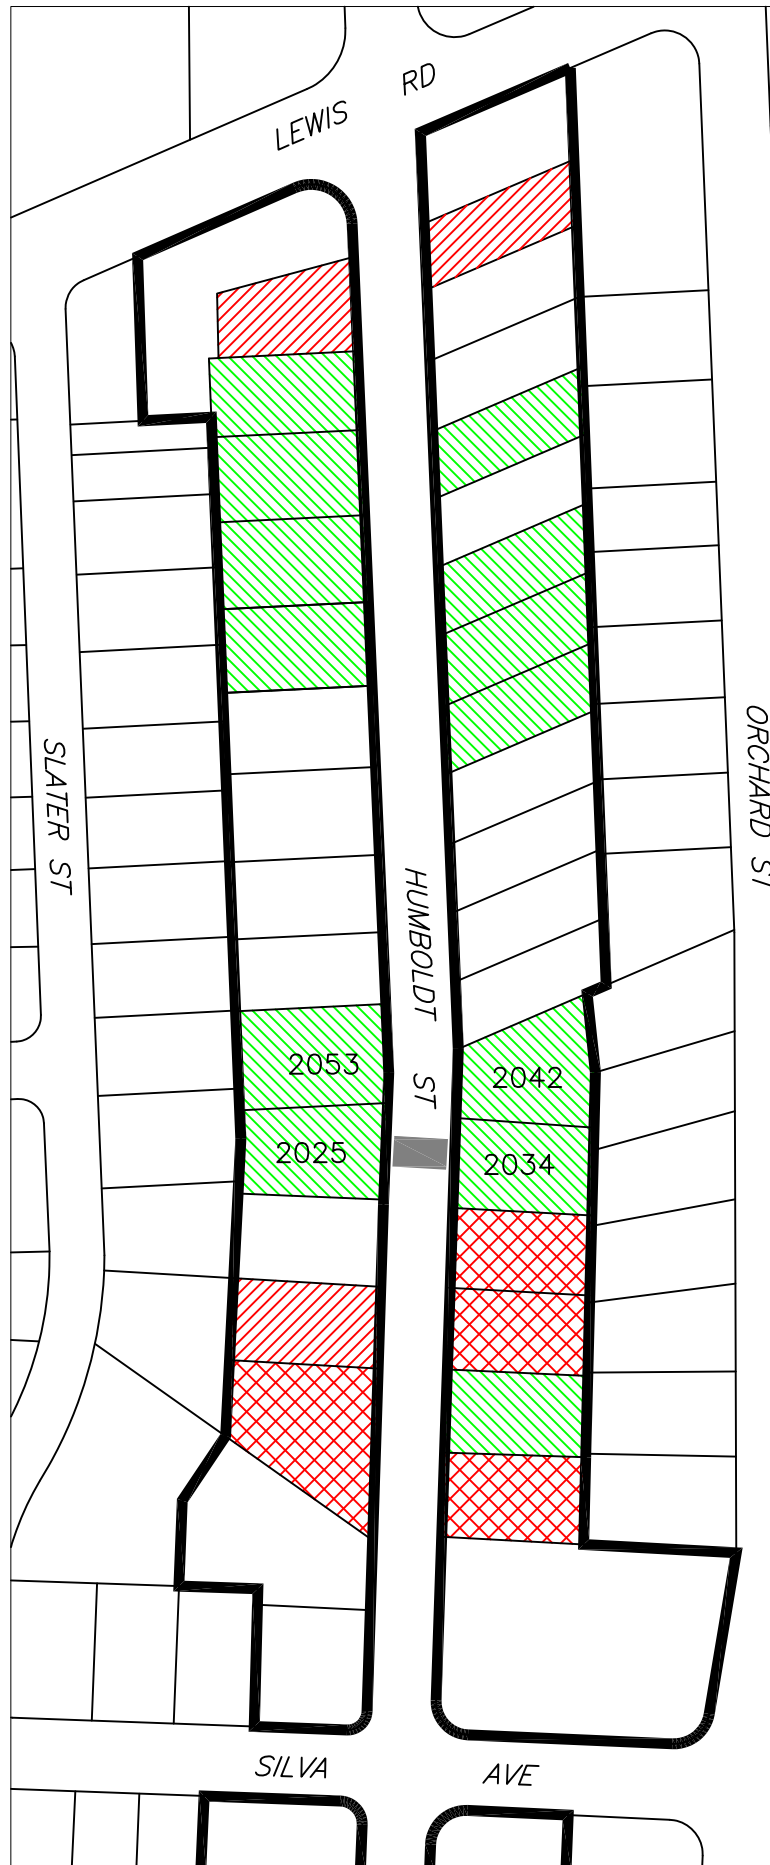

Humboldt St Speed Table Locations With October 2010 Survey Results

Lewis Rd to Silva Ave

No Scale

LEGEND

-  Supported
-  Opposed
-  No Response
-  Opposed Response Since Dec 2010
-  Supported Response Since Dec 2010
-  Survey Boundary
-  Speed Table