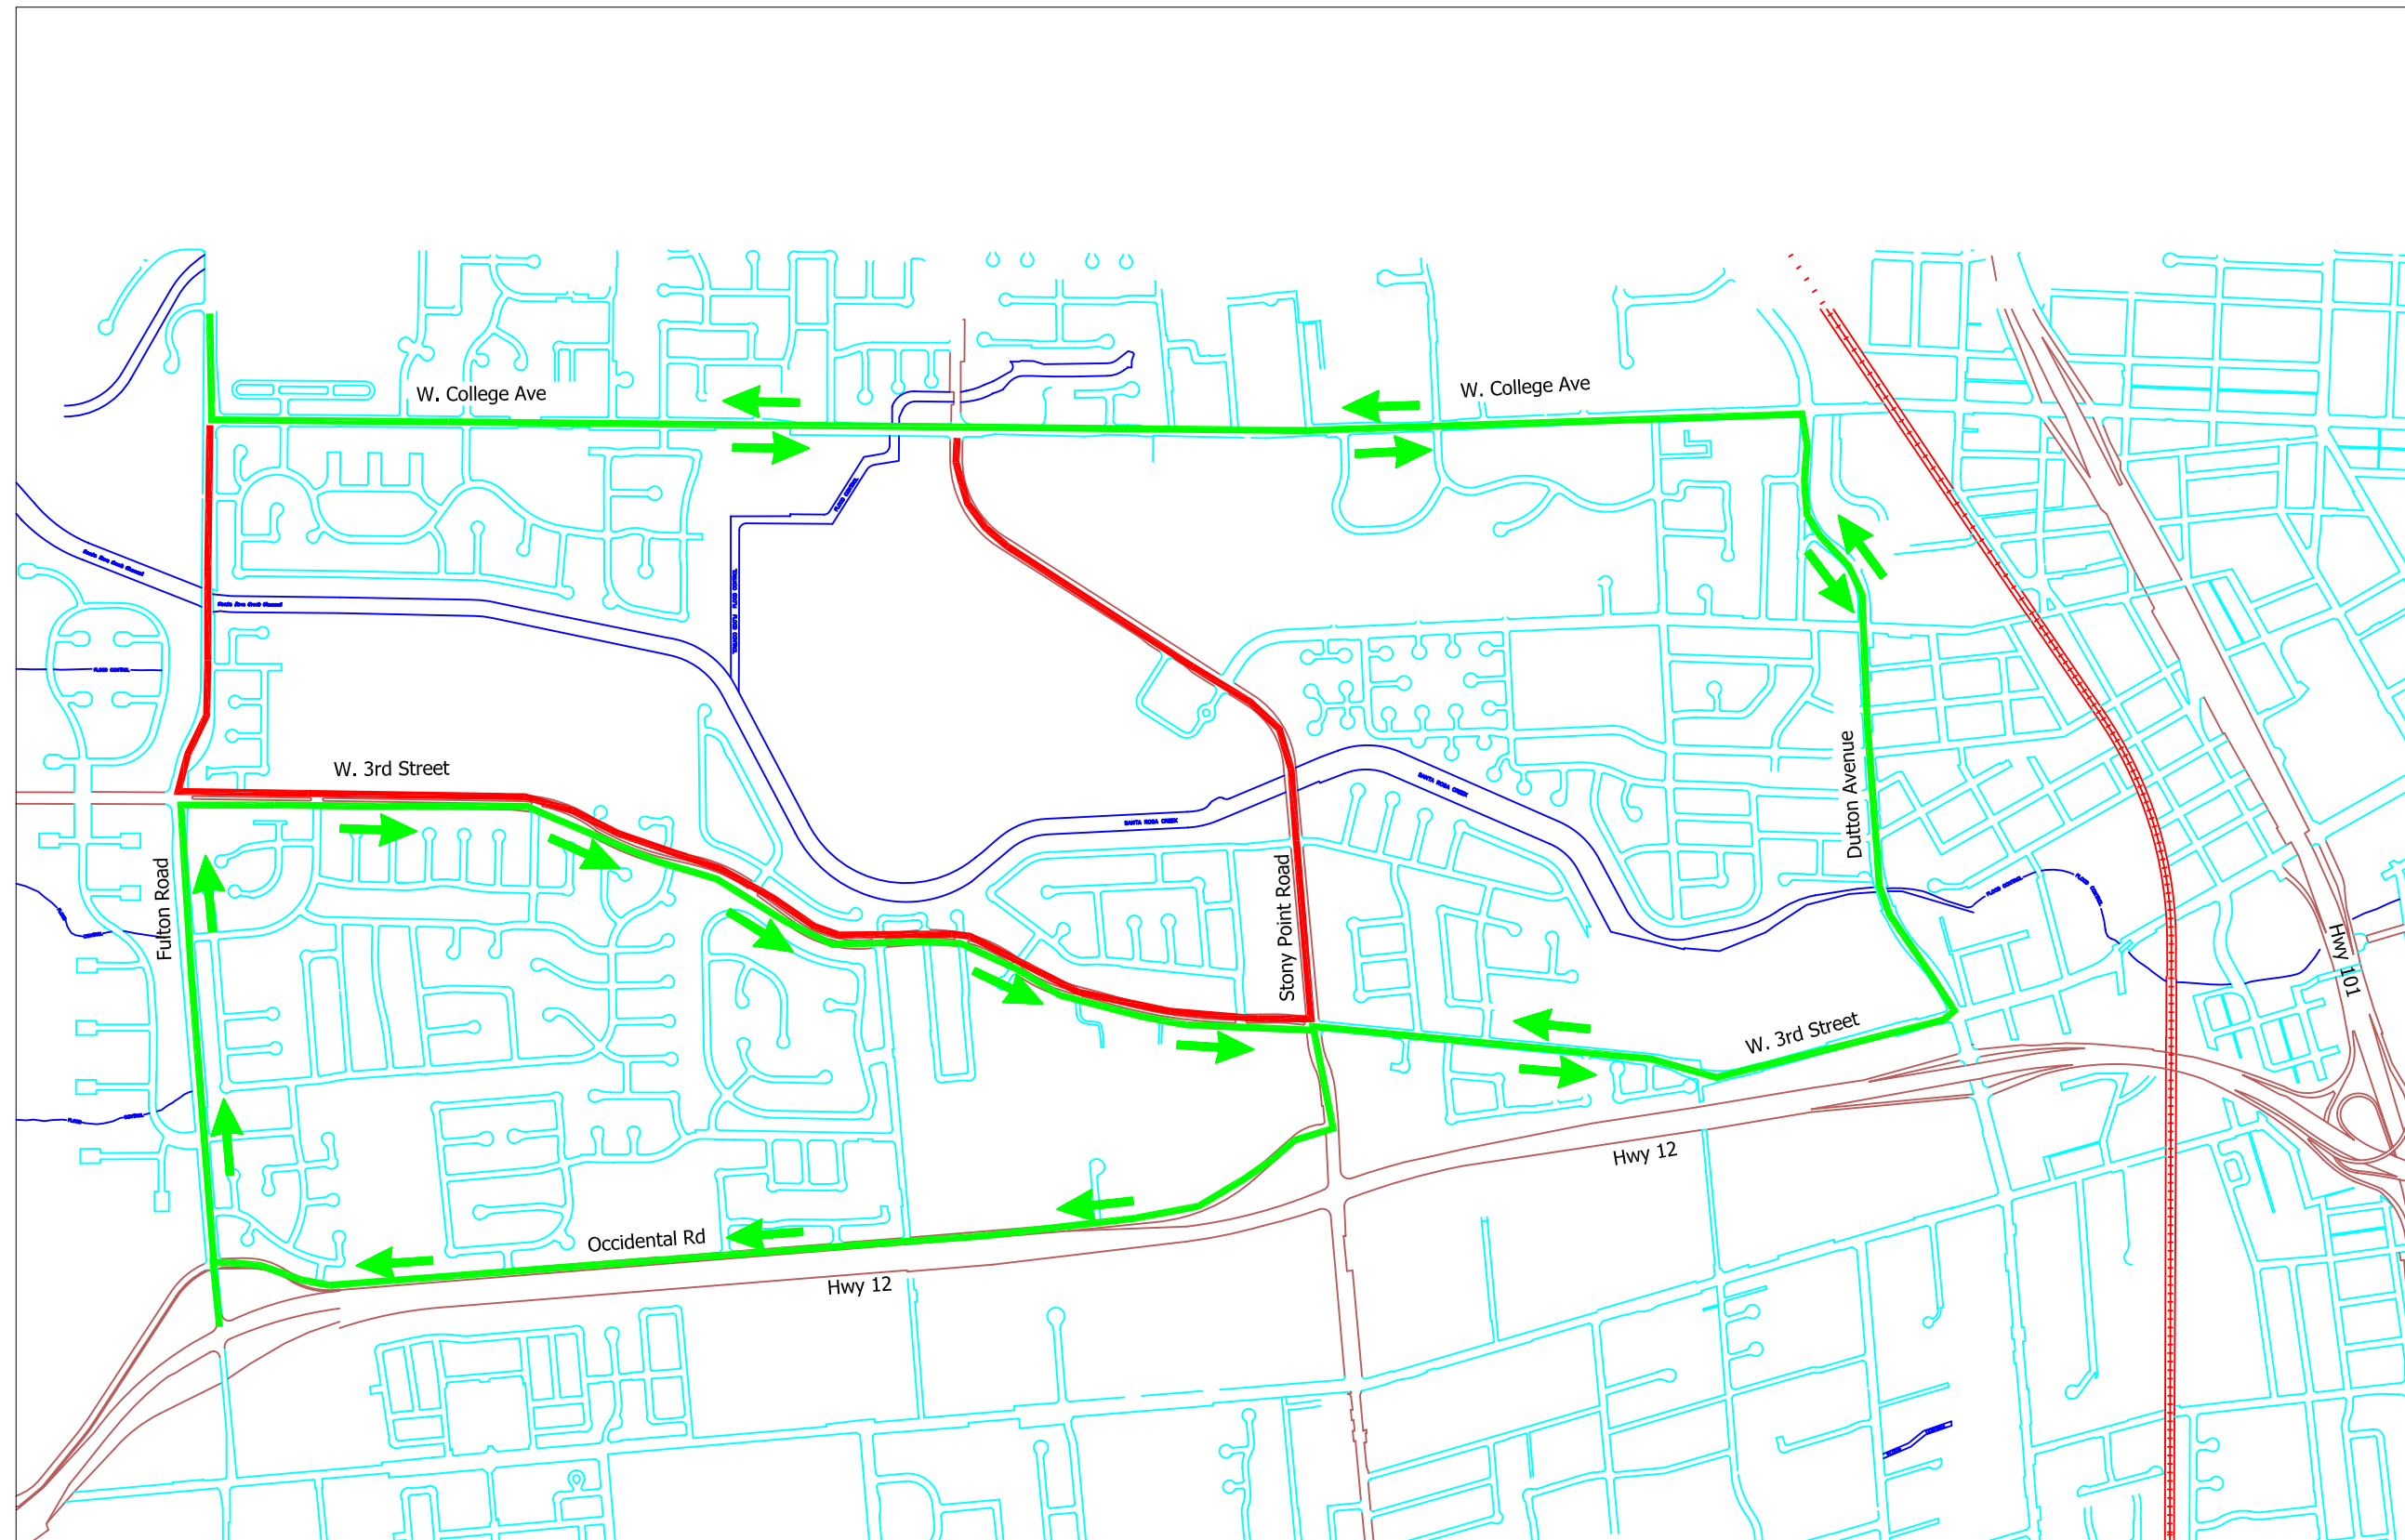

Granfondo Road Closures and Detour in Santa Rosa

Saturday, October 3, 2009 - 8:00 AM to 9:00 AM