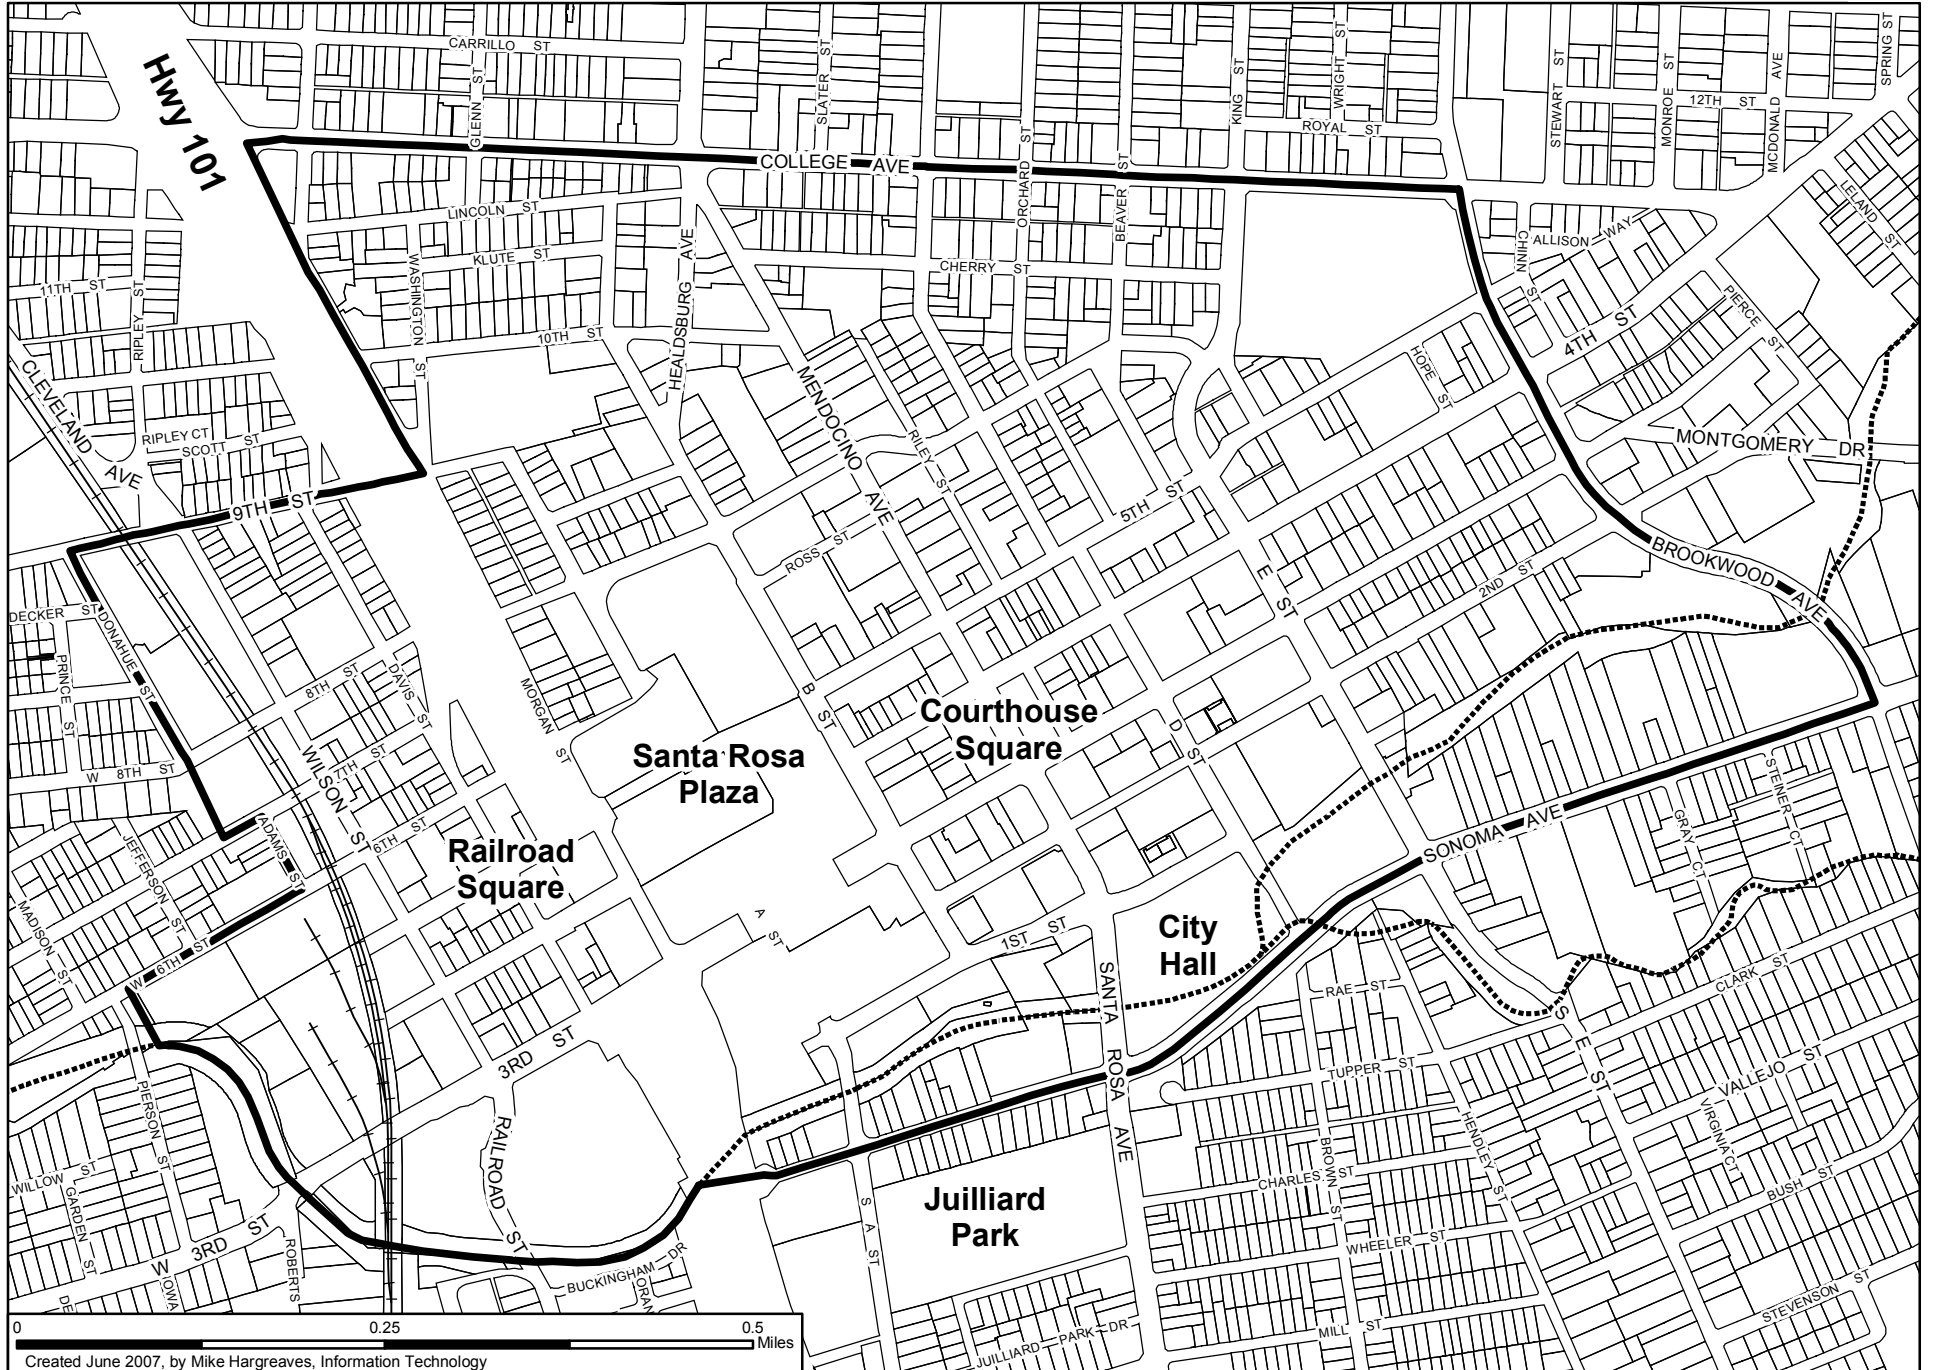

# DOWNTOWN SANTA ROSA

0 0.25 0.5 Miles  
 Created June 2007, by Mike Hargreaves, Information Technology