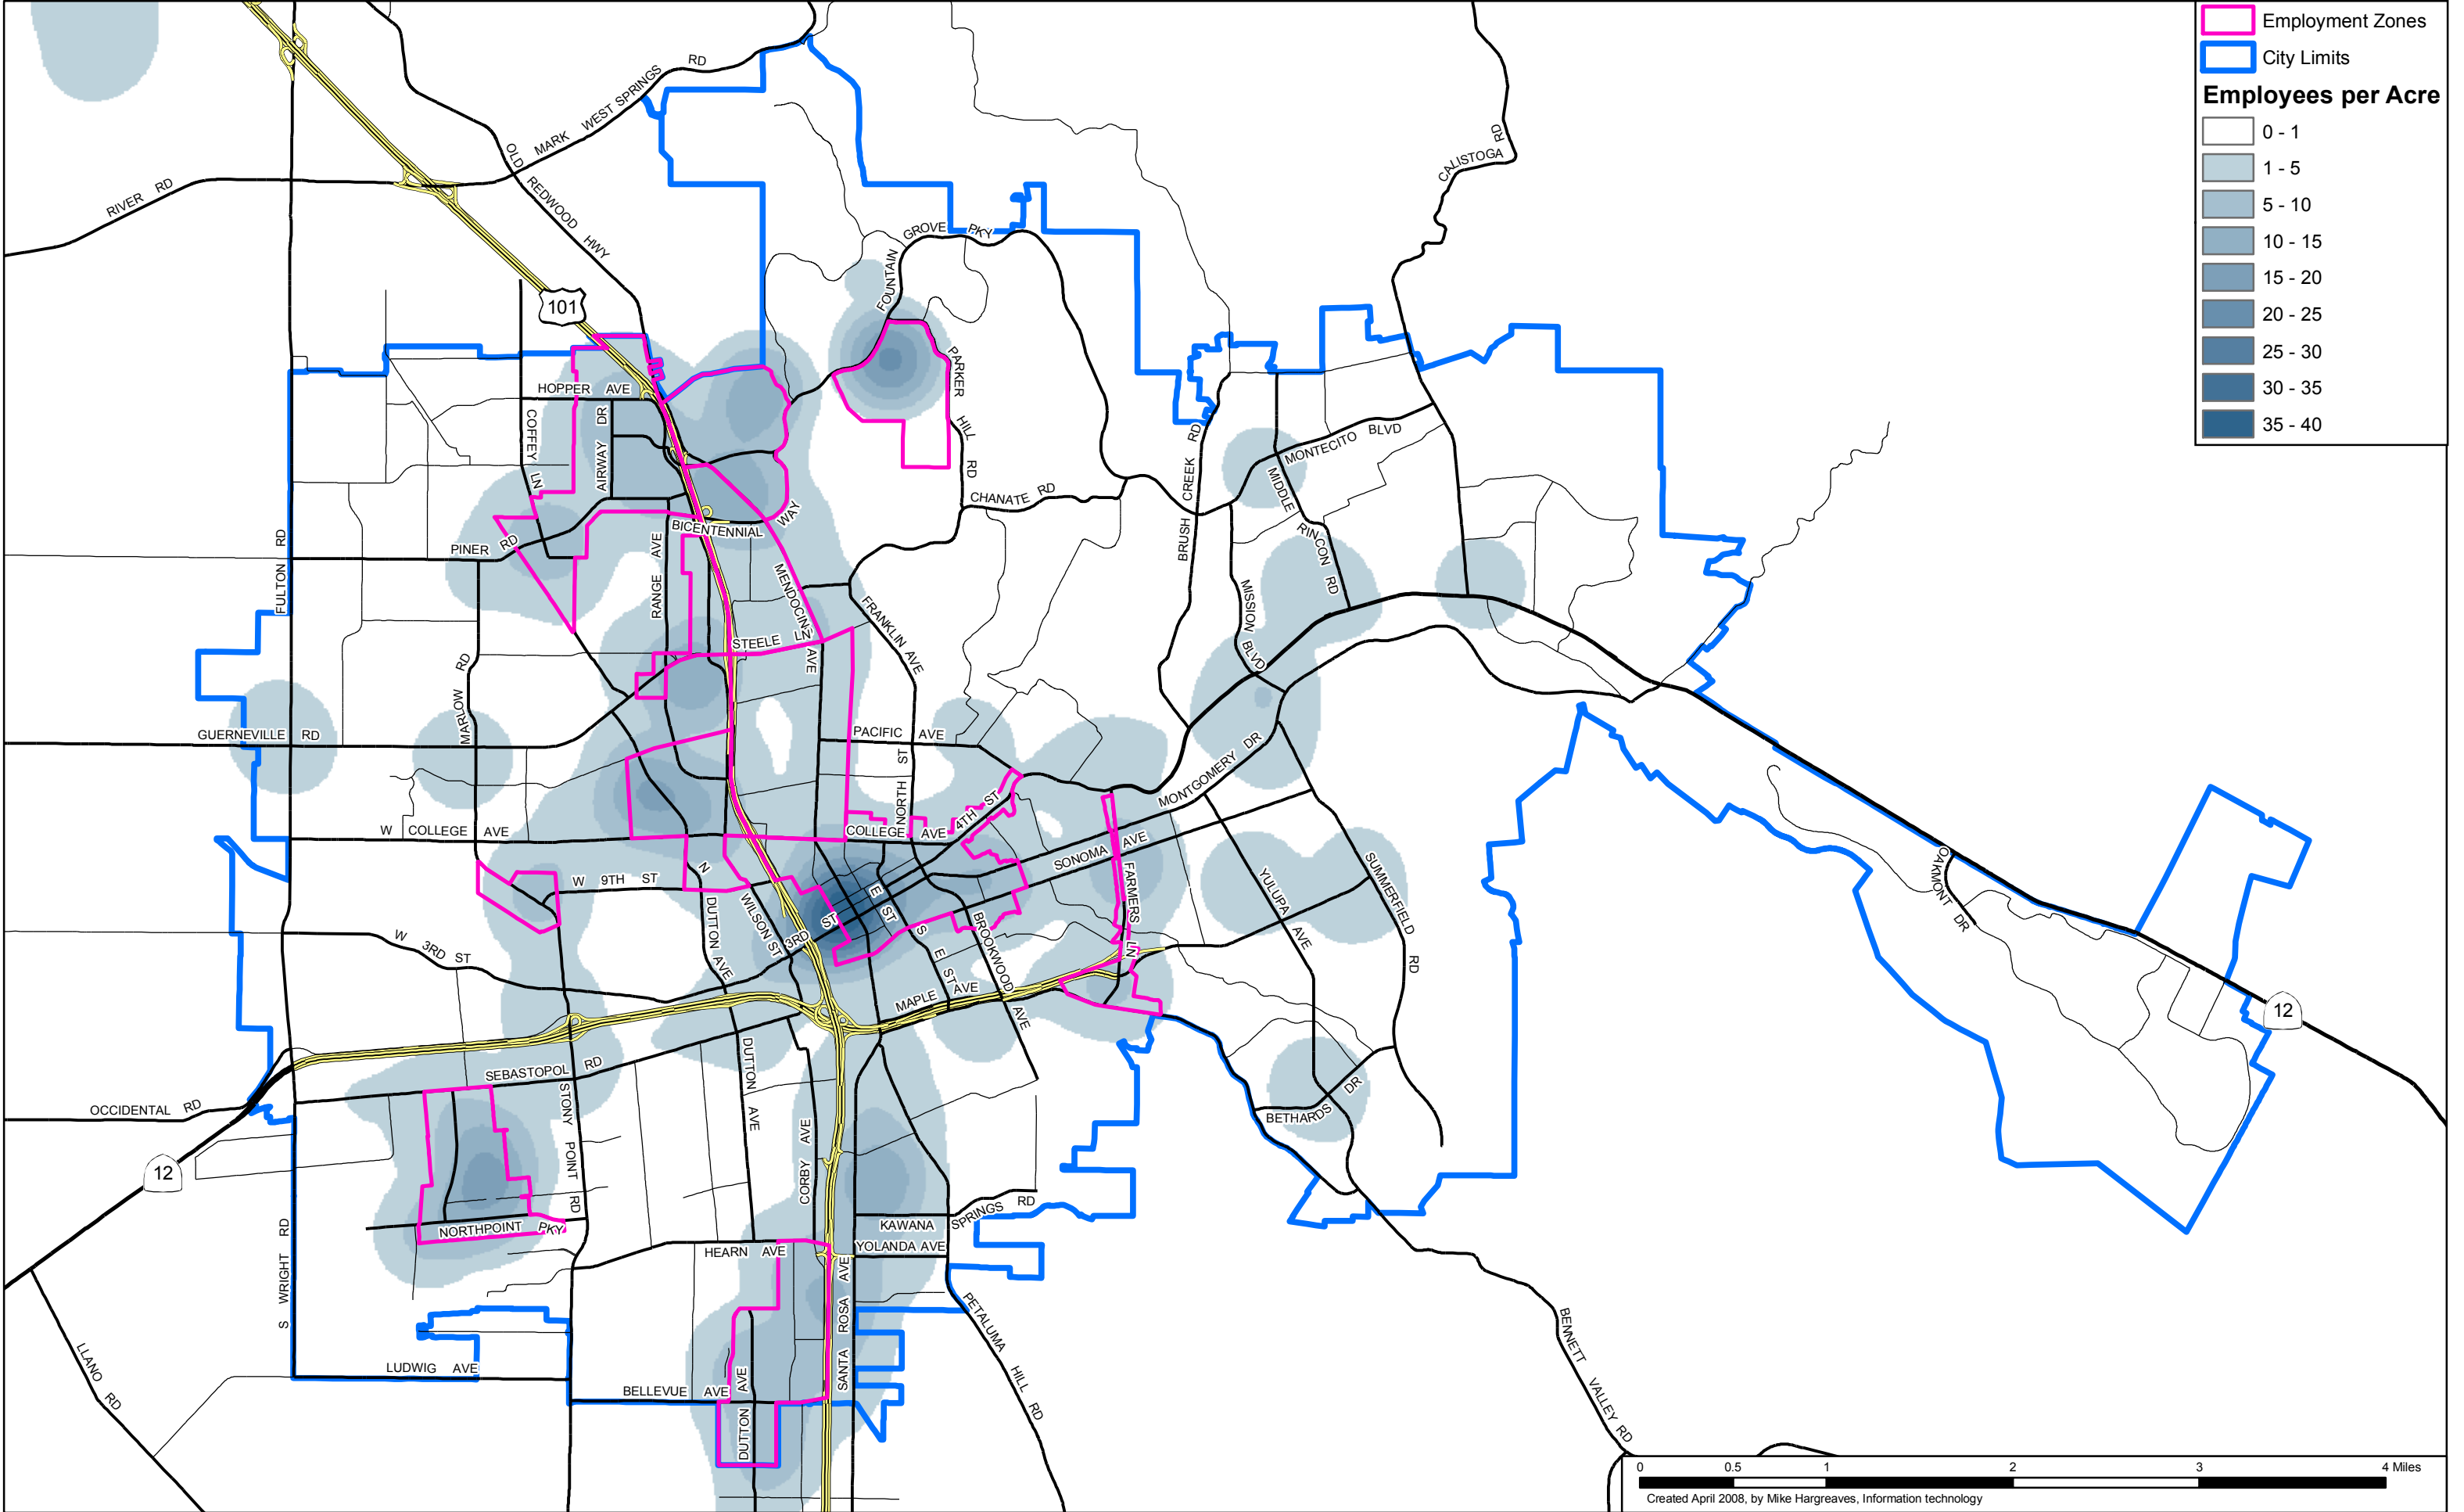

# SANTA ROSA EMPLOYMENT

Employment Zones  
 City Limits  
**Employees per Acre**  
 0 - 1  
 1 - 5  
 5 - 10  
 10 - 15  
 15 - 20  
 20 - 25  
 25 - 30  
 30 - 35  
 35 - 40

Created April 2008, by Mike Hargreaves, Information technology