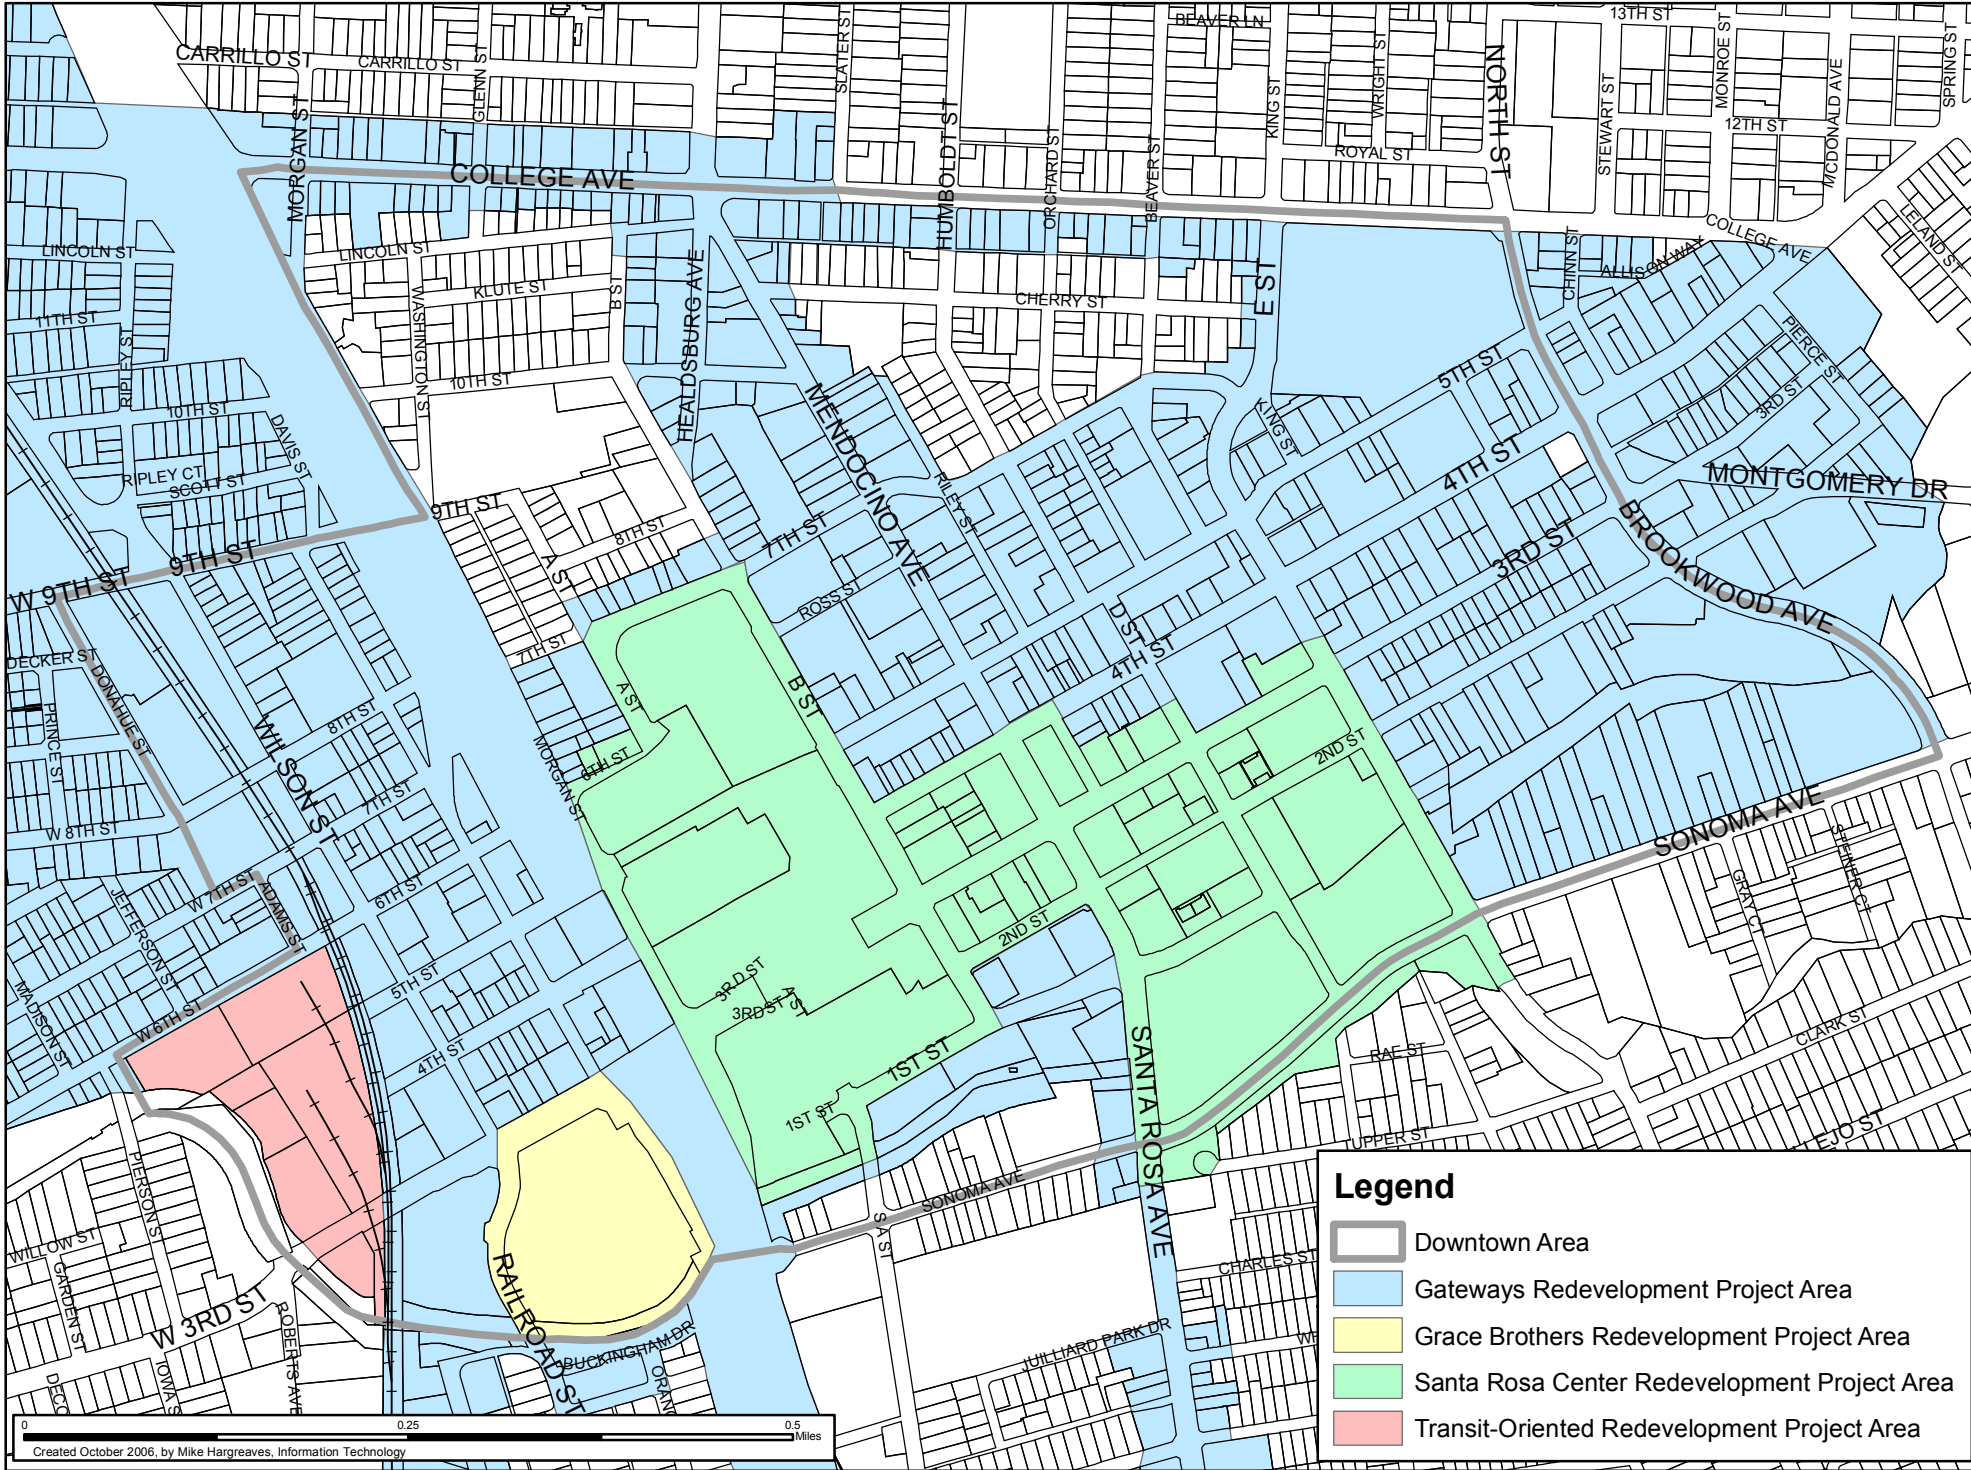

DOWNTOWN AREA

Legend

-  Downtown Area
-  Gateways Redevelopment Project Area
-  Grace Brothers Redevelopment Project Area
-  Santa Rosa Center Redevelopment Project Area
-  Transit-Oriented Redevelopment Project Area

0 0.25 0.5 Miles
 Created October 2006, by Mike Hargreaves, Information Technology