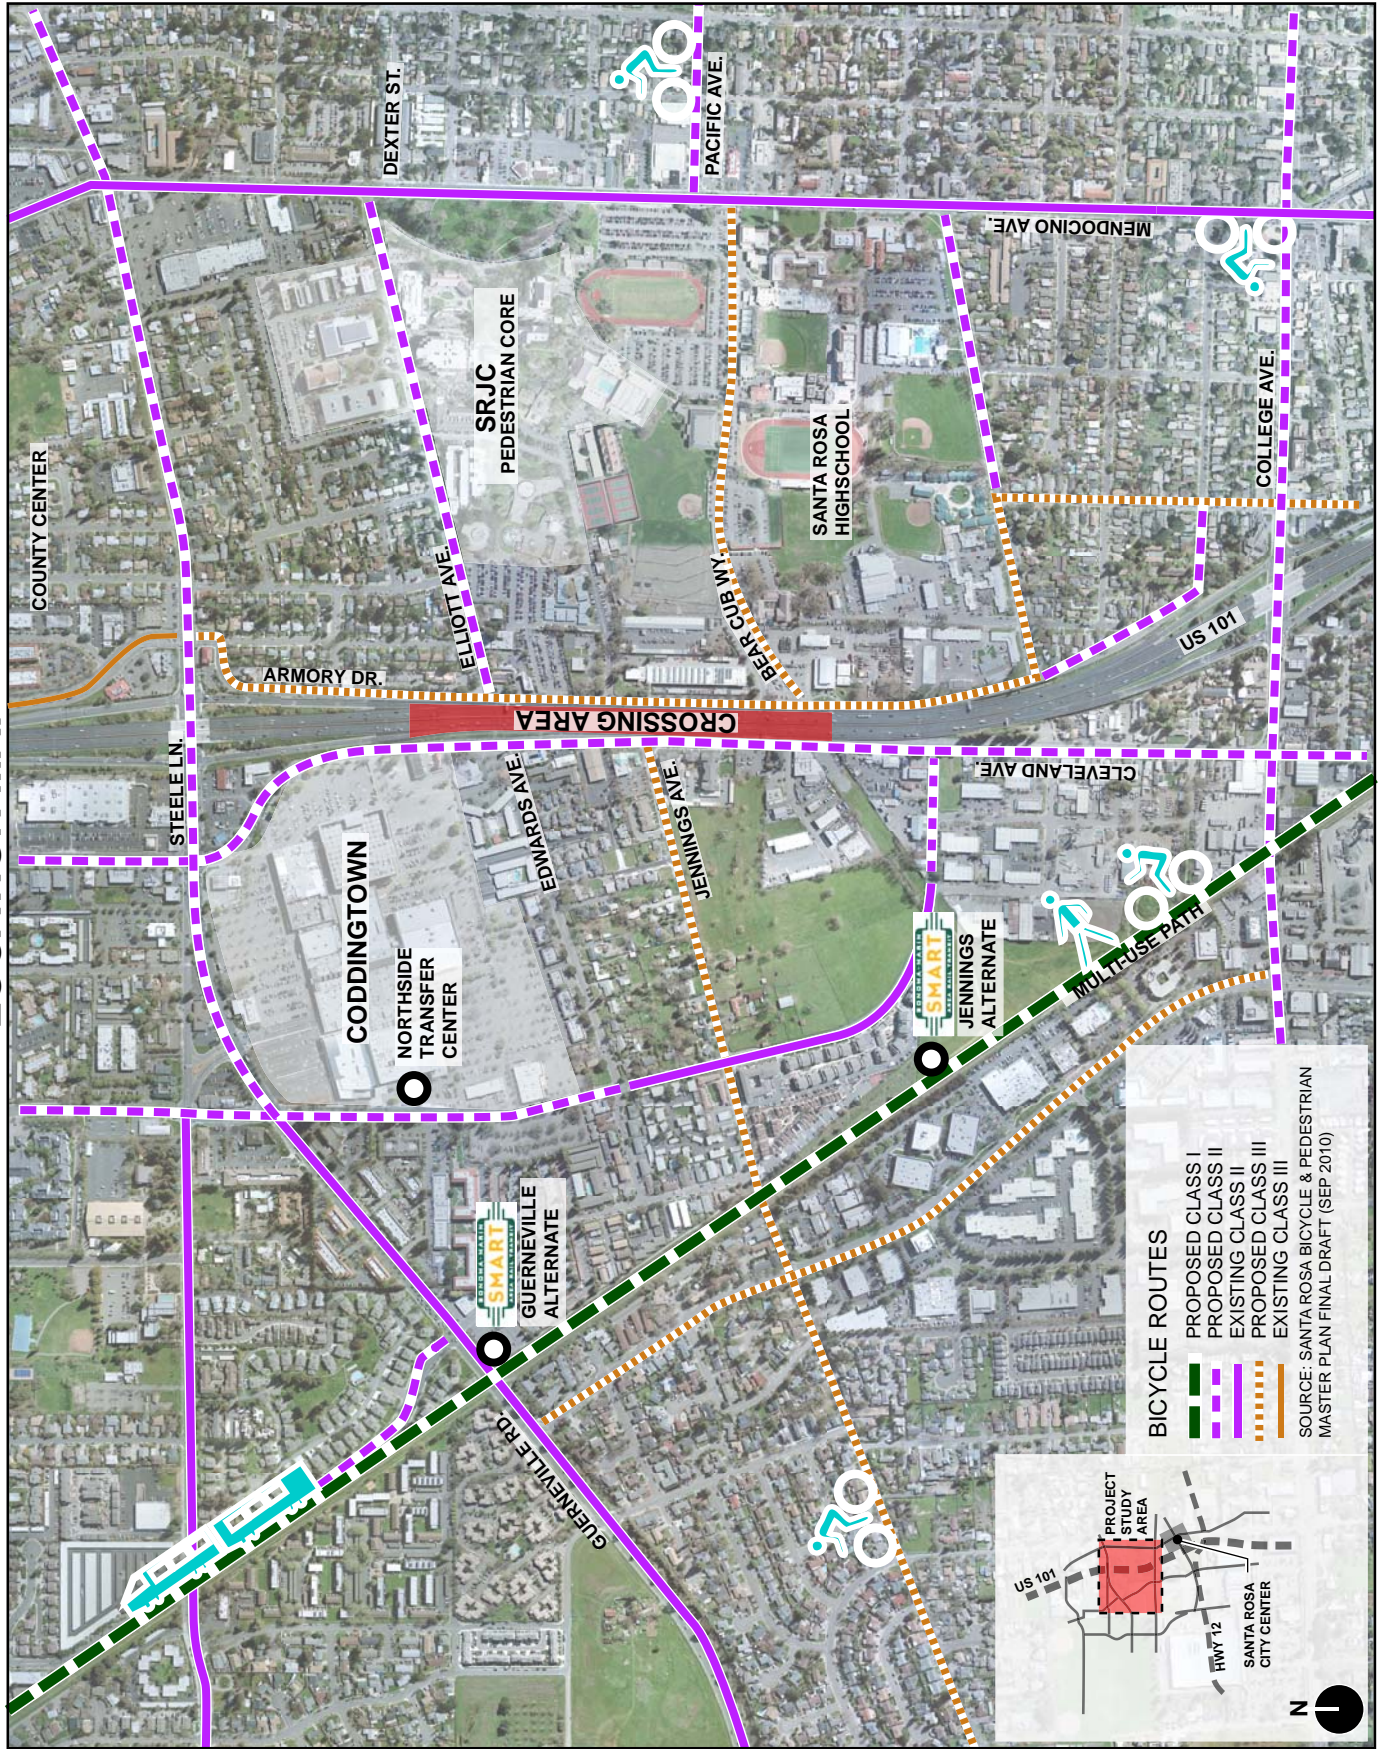

LOCATION MAP

BICYCLE ROUTES

- PROPOSED CLASS I
 - - - PROPOSED CLASS II
 - · · PROPOSED CLASS III
 - - - EXISTING CLASS II
 - · · EXISTING CLASS III
- SOURCE: SANTA ROSA BICYCLE & PEDESTRIAN MASTER PLAN FINAL DRAFT (SEP 2010)