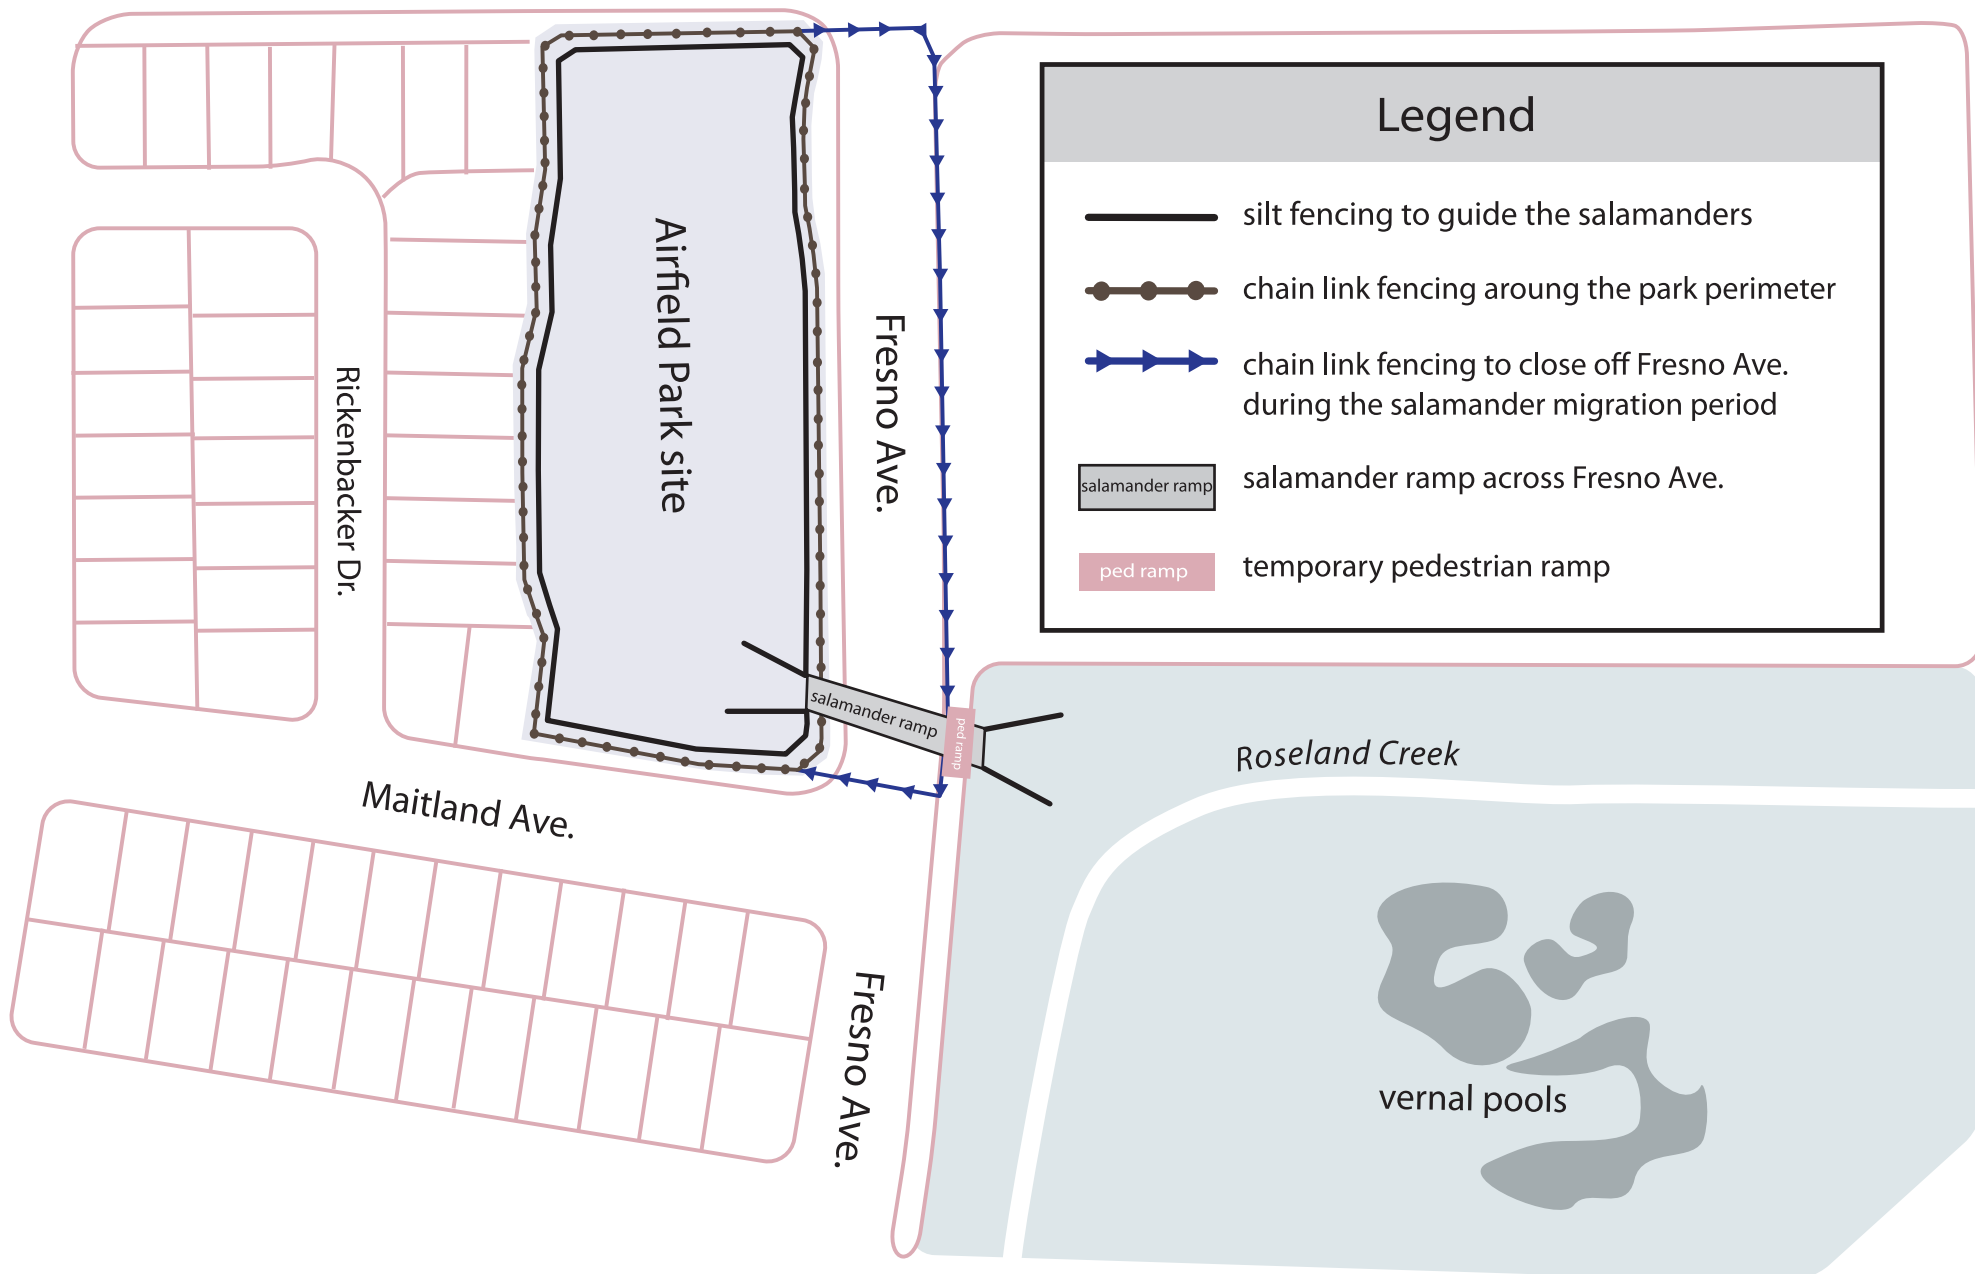

Northpoint Parkway

Northpoint Parkway

### Legend

-  silt fencing to guide the salamanders
-  chain link fencing around the park perimeter
-  chain link fencing to close off Fresno Ave. during the salamander migration period
-  salamander ramp across Fresno Ave.
-  ped ramp temporary pedestrian ramp

Airfield Park site

Fresno Ave.

Rickenbacker Dr.

Maitland Ave.

Fresno Ave.

salamander ramp

ped ramp

Roseland Creek